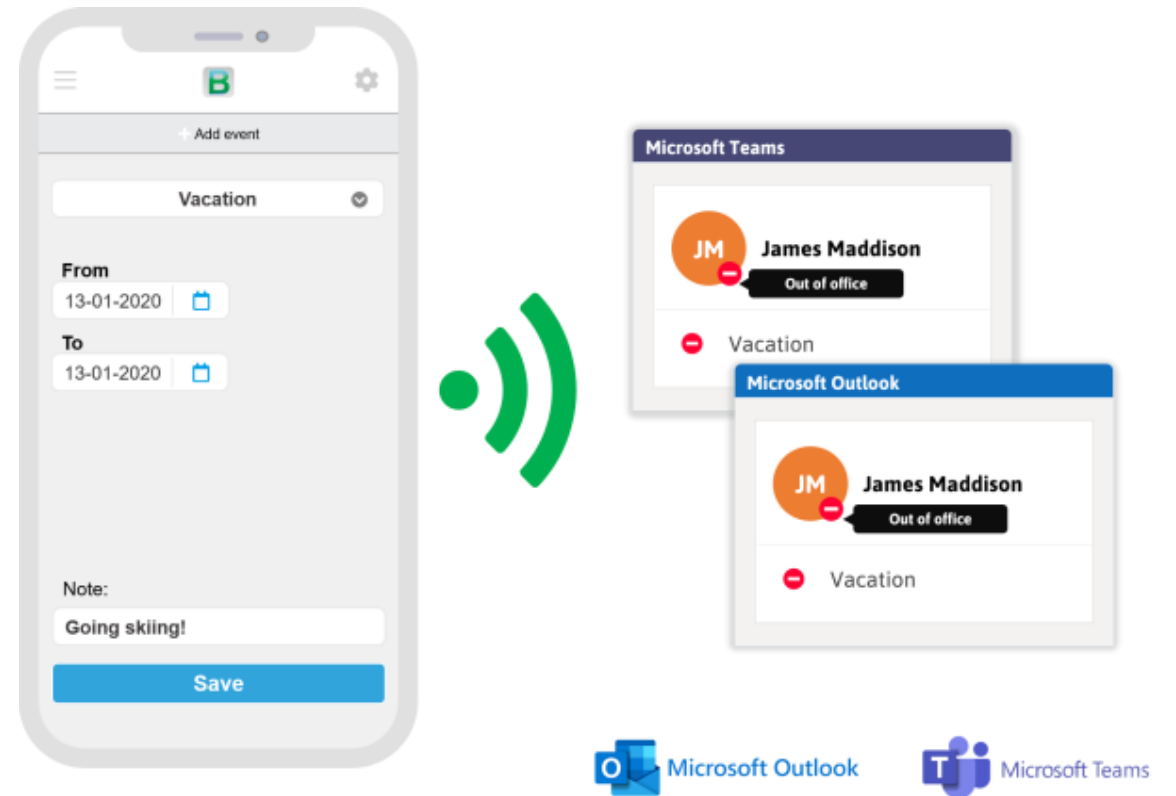

Main benefits:

FLEXIBILITY

VISUALIZATION

Microsoft Outlook

Time registrations from Outlook

Bitabiz can be installed for all of your employees Outlook. This gives employees easy and convenient register their time. The Outlook integration is an effective way to roll out Bitabiz to your entire organization through the Office365 admin center.

Main benefits:

ON-BOARDING IS AUTOMATED

EASY ACCESS

Microsoft Exchange

Automated sharing of presence status

On average, Bitabiz updates 50-70 Out of Office days per year/per employee to Outlook. Productivity is improved when availability status is always shared and updated to the shared communication platform. Hence, status is not kept in separate systems that does not talk together.

*Danish industry

Main benefits:

UNIFIED COMMUNICATION

IMPROVED PLANNING

IMRPOVED CO-OPERATION

Microsoft Azure Active Directory

Security

If you are on-boarding and off-boarding to Bitabiz is automated, your company gains improved access control and IT compliance and at the same time, less manual employee administration.