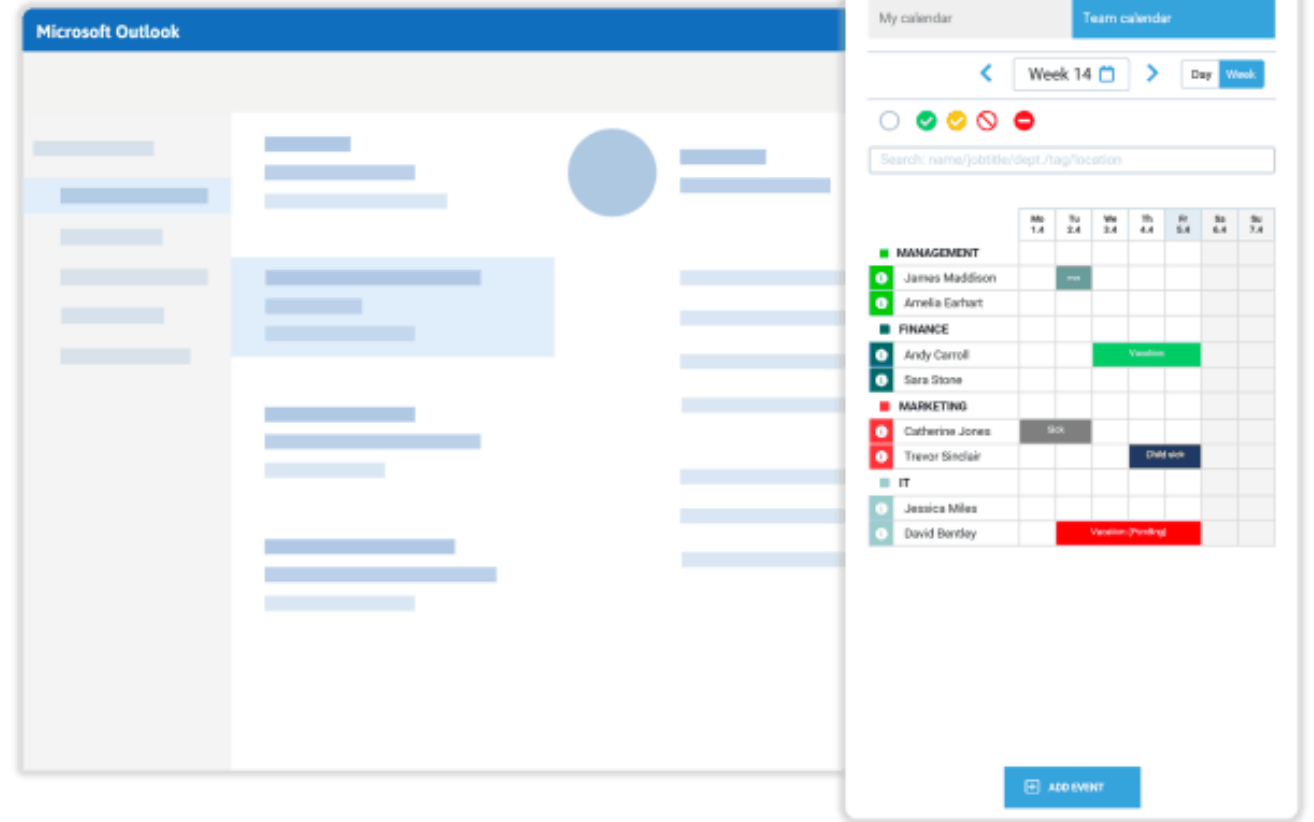

Bitabiz - Microsoft Office365

Improve productivity in your company by integrating Bitabiz with your Microsoft Office365.

Microsoft Excel & PowerBI

Customized statistics

By integrating Bitabiz to Microsoft Office365, companies get updated statistics directly to Microsoft Excel and PowerBI. The integration provides flexibility and the opportunity to get reports that are customized for specific needs.

Main benefits:

FLEXIBILITY

VISUALIZATION

Microsoft Outlook

Time registrations from Outlook

Bitabiz can be installed for all of your employees Outlook. This gives employees easy and convenient register their time. The Outlook integration is an effective way to roll out Bitabiz to your entire organization through the Office365 admin center.

Main benefits:

ON-BOARDING IS AUTOMATED

EASY ACCESS

Microsoft Exchange

Automated sharing of presence status

On average, Bitabiz updates 50-70 Out of Office days per year/per employee to Outlook. Productivity is improved when availability status is always shared and updated to the shared communication platform. Hence, status is not kept in separate systems that does not talk together.