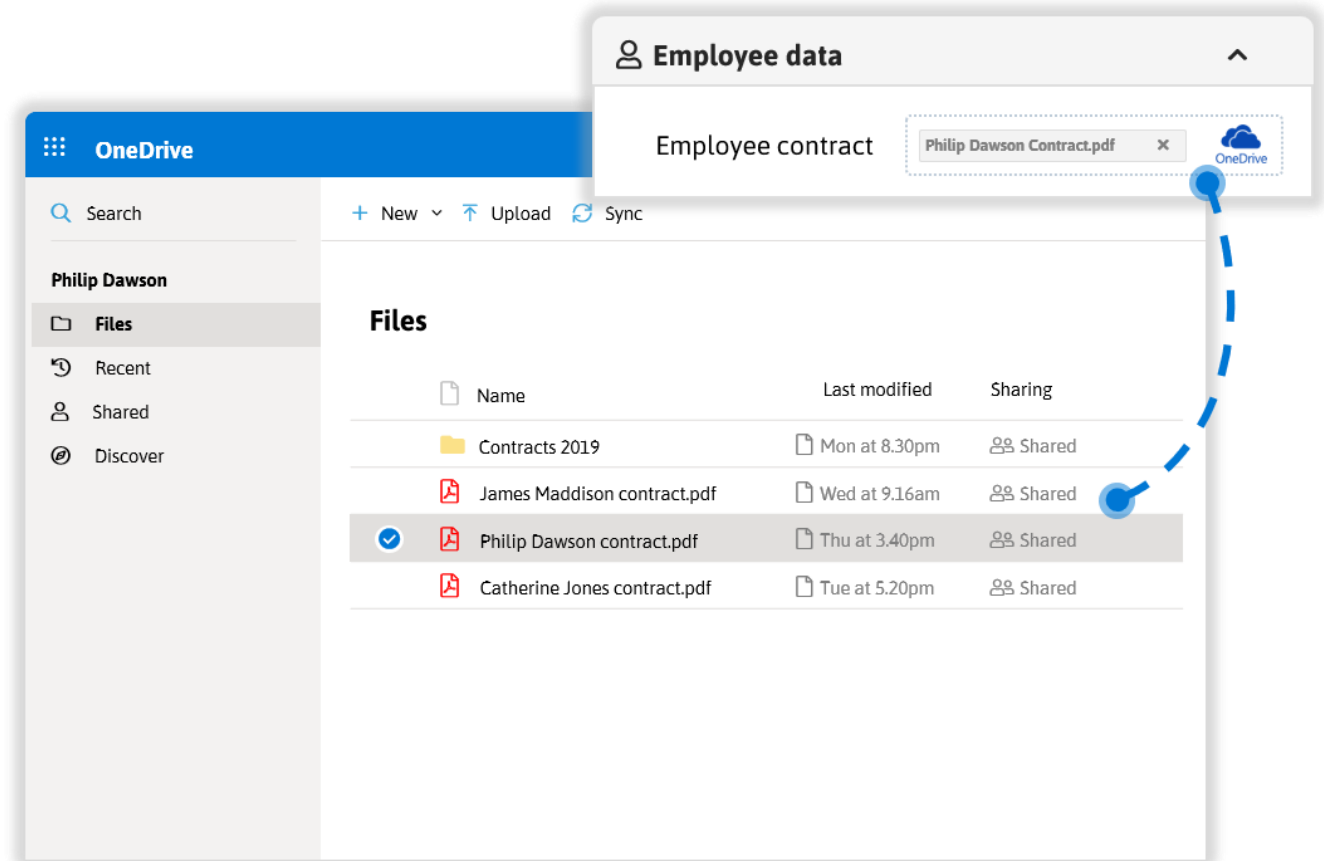

Link employee contracts securely through Microsoft OneDrive/SharePoint and gain the benefit of keeping the document sharing safe, secure and reliable.

Main benefits:

SECURITY

ACCESS CONTROL

COMPLIANCE

REALIABILITY