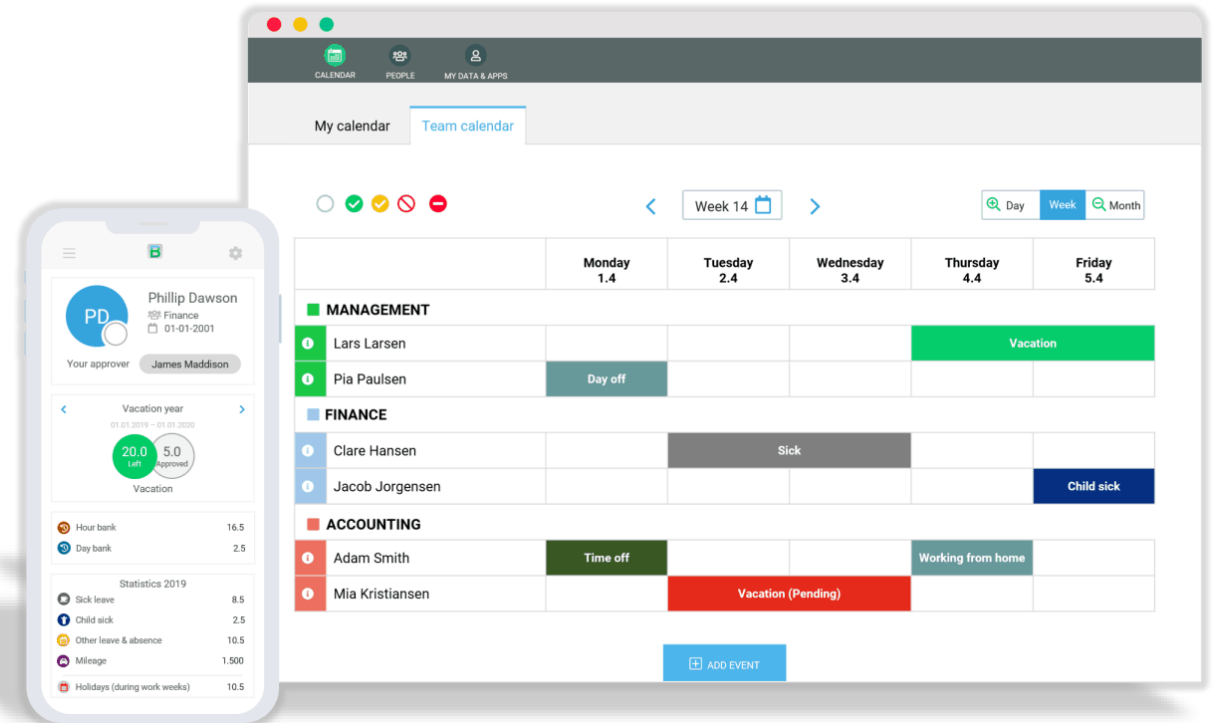

Bitabiz - Microsoft Office365

Improve productivity in your company by integrating Bitabiz with your Microsoft Office365.

Microsoft Excel & PowerBI

Customized statistics

By integrating Bitabiz to Microsoft Office365, companies get updated statistics directly to Microsoft Excel and PowerBI. The integration provides flexibility and the opportunity to get reports that are customized for specific needs.

Main benefits:

FLEXIBILITY

VISUALIZATION

Microsoft Outlook

Time registrations from Outlook

Bitabiz can be installed for all of your employees Outlook. This gives employees easy and convenient register their time. The Outlook integration is an effective way to roll out Bitabiz to your entire organization through the Office365 admin center.

Main benefits:

ON-BOARDING IS AUTOMATED

EASY ACCESS

Microsoft Exchange

Automated sharing of presence status

On average, Bitabiz updates 50-70 Out of Office days per year/per employee to Outlook. Productivity is improved when availability status is always shared and updated to the shared communication platform. Hence, status is not kept in separate systems that does not talk together.

Try free for 30 days including support!

BitaBIZ is the smartest way to change
focus from administration to focus on
planning and communication.

[Get Started](#)