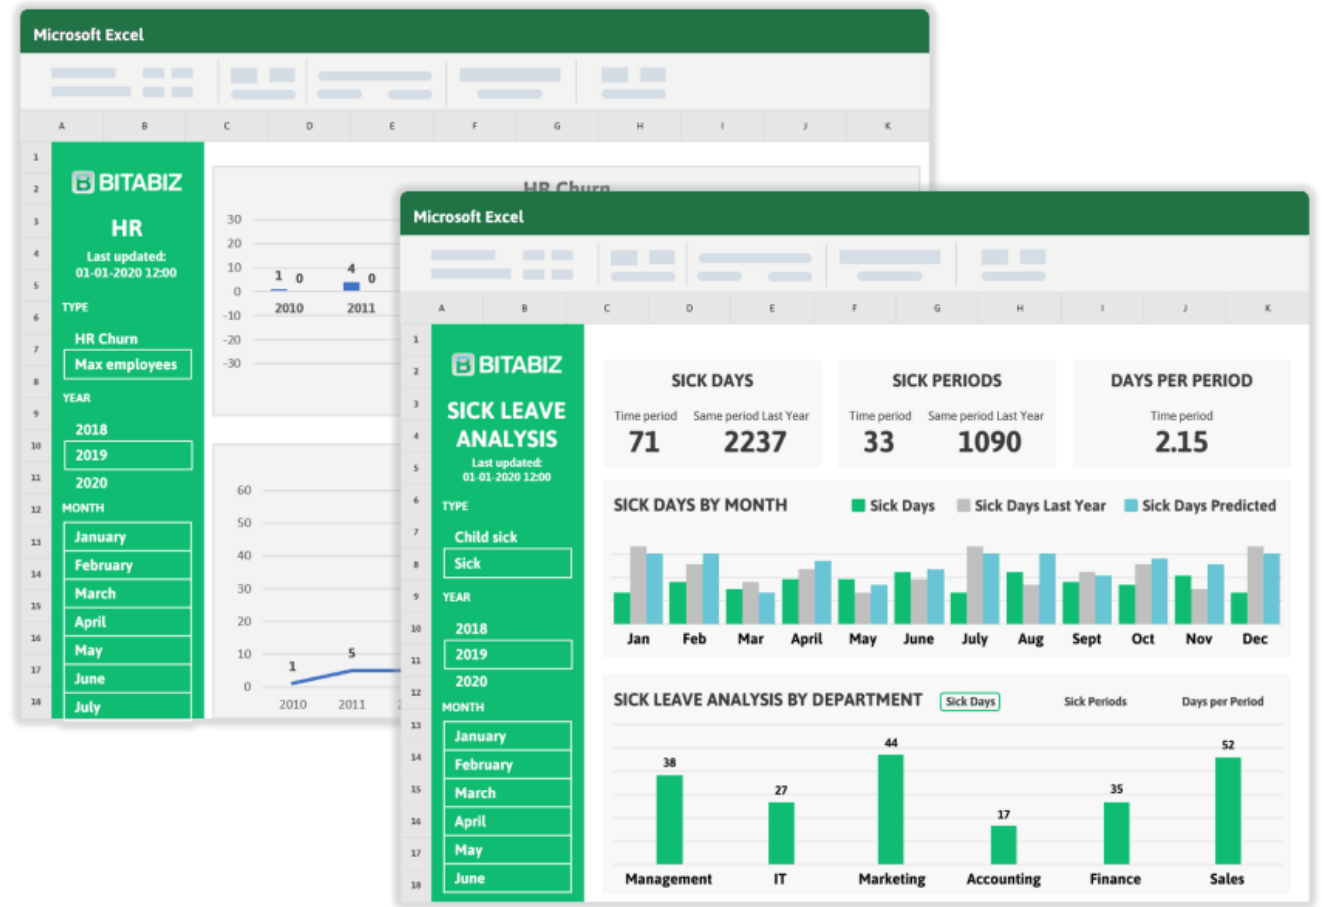

Bitabiz - Microsoft Office365

Improve productivity in your company by integrating Bitabiz with your Microsoft Office365.

Microsoft Excel & PowerBI

Customized statistics

By integrating Bitabiz to Microsoft Office365, companies get updated statistics directly to Microsoft Excel and PowerBI. The integration provides flexibility and the opportunity to get reports that are customized for specific needs.

Main benefits:

FLEXIBILITY

VISUALIZATION

Microsoft Outlook

Time registrations from Outlook

Bitabiz can be installed for all of your employees Outlook. This gives employees easy and convenient register their time. The Outlook integration is an effective way to roll out Bitabiz to your entire organization through the Office365 admin center.

Main benefits:

ON-BOARDING IS AUTOMATED

EASY ACCESS

Microsoft Exchange

Automated sharing of presence status

On average, Bitabiz updates 50-70 Out of Office days per year/per employee to Outlook. Productivity is improved when availability status is always shared and updated to the shared communication platform. Hence, status is not kept in separate systems that does not talk together.

Try free for 30 days including support!

BitaBIZ is the smartest way to change
focus from administration to focus on
planning and communication.

[Get Started](#)